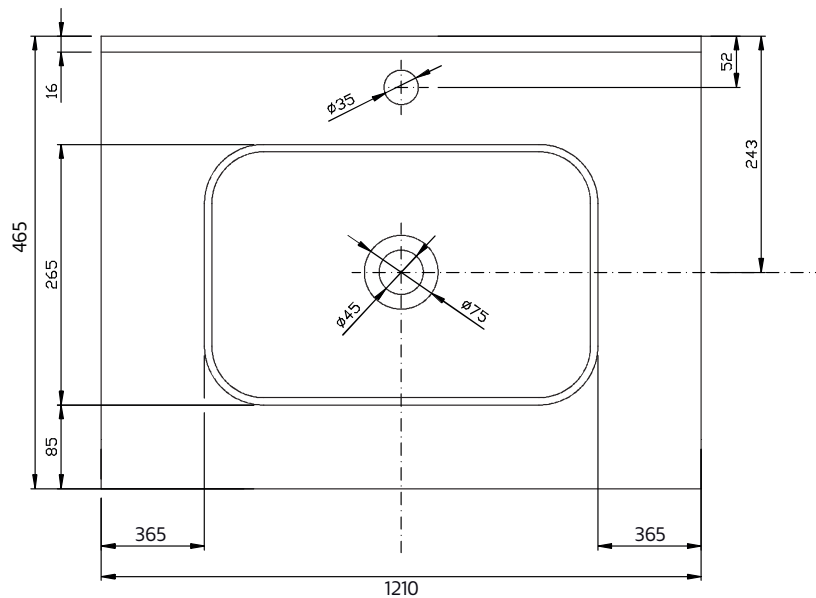

Hafa[®]

Original, Eden 1200

127 31 98

FRONT

TOP

SIDE

NOTE: ALL MEASUREMENTS +/- 5 mm